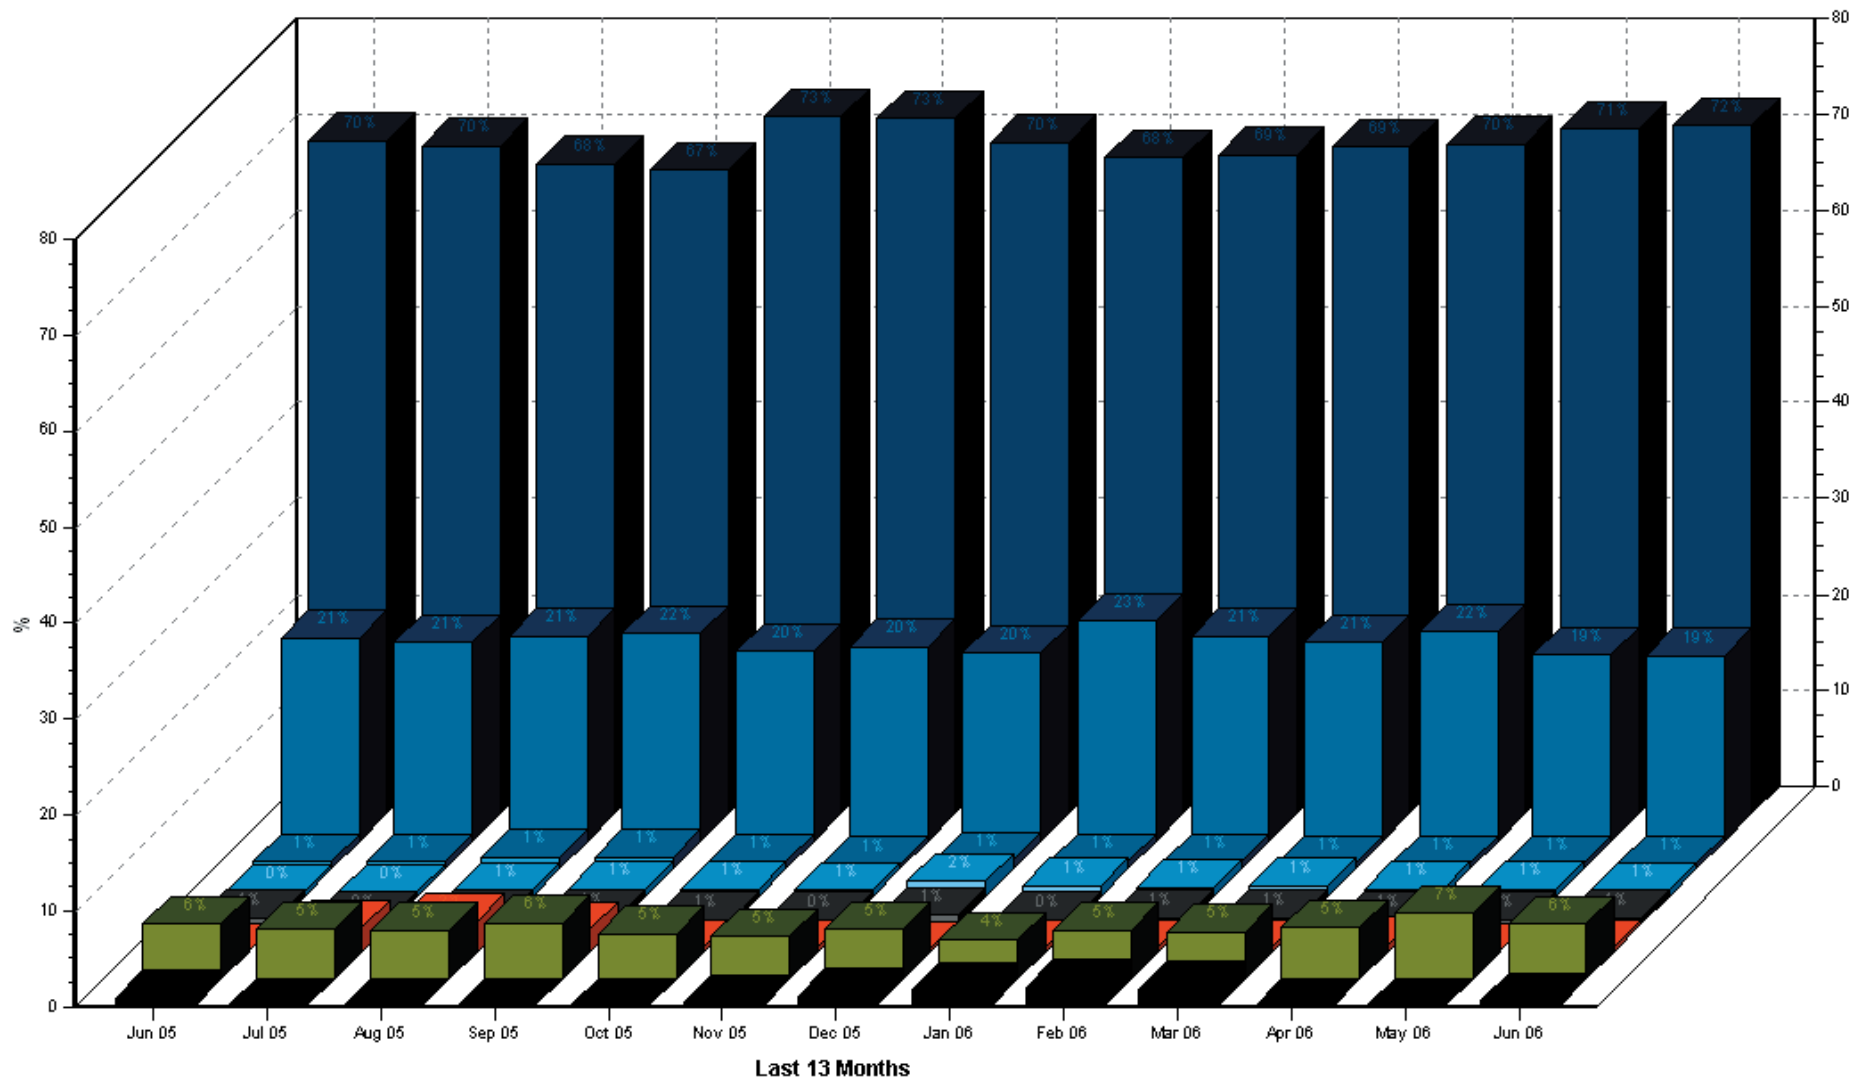

# Port of Entry of International Visitor Arrivals

Port Of Entry: Auckland, Christchurch, Dunedin, Hamilton, Palmerston North, Queenstown, Wellington, Sea

Base - International Visitor Arrival